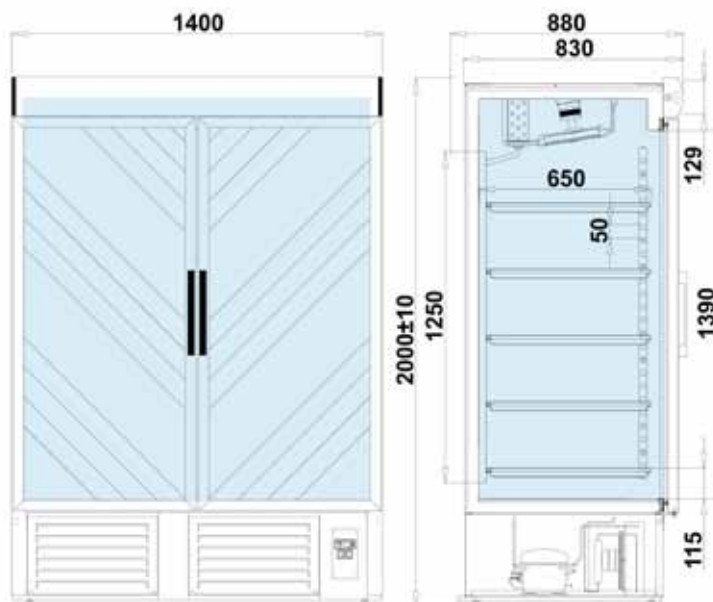

Catering Fridges- I-Ola 2 GASTRO

I-Ola 2 Gastro*

Technical parameters:

Model	Dimension (ext.) H x W x D [mm]	Capacity [dm ³]	Shelves with low base	Power Consumption [kWh/24h]	Weight [kg]
I-Ola 2 GASTRO	2000 x 1400 x 870	1400	11	8,70	210

* - Picture above presents unit with either some or all available extras. Please note that the look of basic version of cabinet, or one of your choice, may vary from presented.

Catering Fridges- I-Ola 2 GASTRO

Description:

- temperature range +1 / +10°C
- preferred ambient temperature +16 / +25°C
- power supply 230V / 50Hz
- internal condensing unit
- ecological polyurethane insulation
- body made of powder coated steel in white colour
- interior made of stainless steel
- electronic control with digital temperature display
- self-closing glass door
- 10 shelves (530x650mm)
- frame with rails prepared for GN1/1 trays
- forced air circulation with fan switch when doors are opened
- automatic defrost
- water condensate tray
- LED internal illumination - white colour
- LED illuminated banner above doors - choice of panel colours
- 1 year full warranty service and after warranty service provided

I-Ola 2 Gastro*

Available options:

- body made of powder coated steel - optional colours
- body made of stainless steel
- interior made of acid resistant stainless steel
- automatic condensate evaporation
- additional shelf
- GN 1/1 tray 40mm deep
- GN 1/1 tray 100mm deep